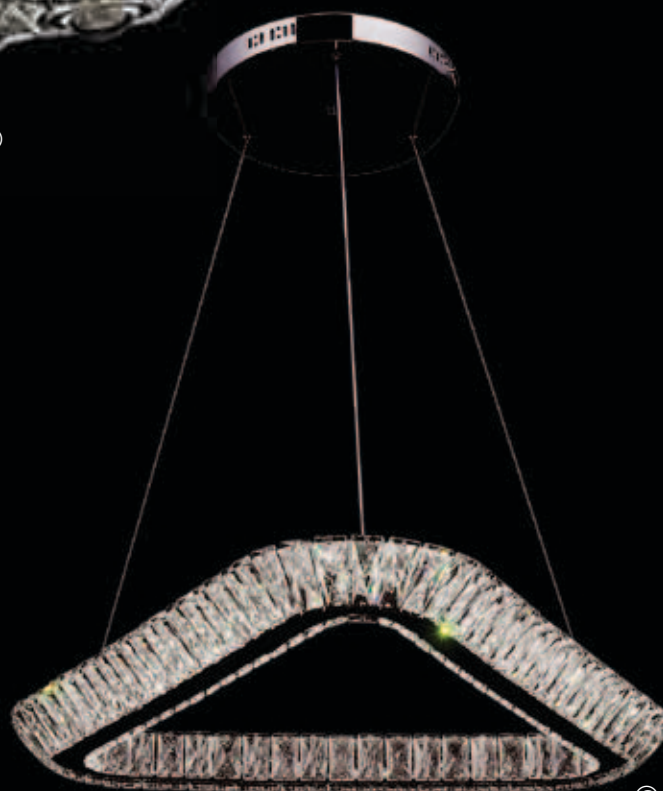

96594S22

96594S22

Crystal: IMPERIAL™ (-22) (pictured),
LED x 21w, TL 624, DL 552, 3000k, Dimmable
↔24"(61cm) x ↔24"(61cm) x ↓2"(5cm)
↓ adj. to 60"(153cm) Finish: Silver (S).

© COPYRIGHT ALL WORLDWIDE
RIGHTS RESERVED BY

james r. moder®