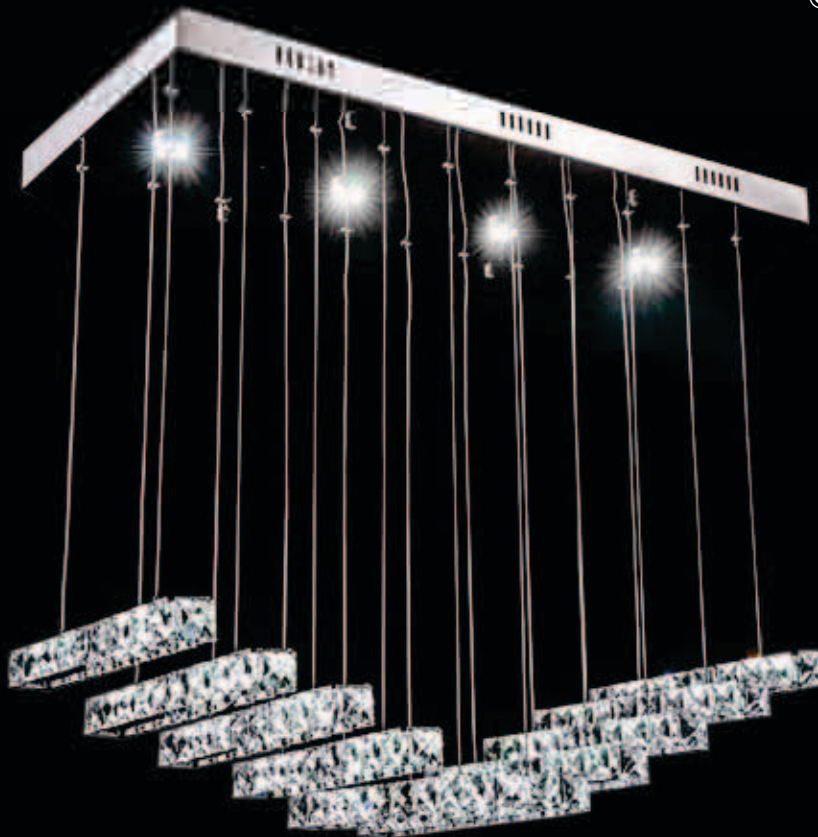

*james r. moder*®

**96643S22**  
 Crystal: IMPERIAL™ (-22) (pictured),  
 LED x 24w, TL 2160, DL 1878, 3000k, Dimmable  
 ↔24"(61cm) x ↓6"(15cm)  
 Finish: Silver (S).

**96641S22**  
 Crystal: IMPERIAL™ (-22) (pictured),  
 LED x 8w, TL 960, DL 936, 3000k, Dimmable  
 ↔7"(18cm) x ↓3"(8cm)  
 ↓ adj. to 60"(153cm) Finish: Silver (S).

DL = Delivered Lumens

*The "Galaxy" Collection  
Sparkles with Contemporary Crystal Prisms!*

ADJUSTABLE Cable Length  
from 18"(46cm) to 60"(153cm).  
NOTE: MINIMUM 18"(46cm)  
from ceiling is required.

© COPYRIGHT ALL WORLDWIDE  
RIGHTS RESERVED BY

*james r. moder*®

**96596S22**

Crystal: IMPERIAL™ (-22) (pictured),  
 LED x 32w, TL 998, DL 883, 3000k, Dimmable  
 ↔31"(80cm) x ↔17"(43cm) x ↓2"(5cm)  
 ↓adj. to 60"(153cm) Finish: Silver (S).

©

©

LED Legend

TL = Total Lumens

DL = Delivered Lumens

**96598S22**

Crystal: IMPERIAL™ (-22) (pictured),  
 LED x 40+12w, TL 1560, DL 1380, 3000k, Dimmable  
 ↔31"(79cm) x ↔12"(31cm) x ↓33"(84cm)  
 ↓adj. to 60"(153cm) Finish: Silver (S).