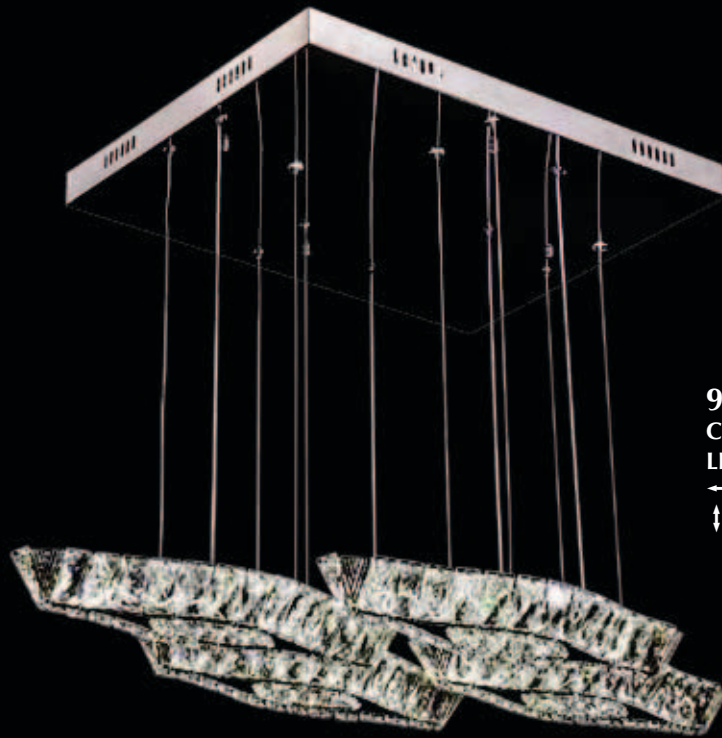

DL = Delivered Lumens

*The "Galaxy" Collection  
Sparkles with Contemporary Crystal Prisms!*

ADJUSTABLE Cable Length  
from 18"(46cm) to 60"(153cm).  
NOTE: MINIMUM 18"(46cm)  
from ceiling is required.

© COPYRIGHT ALL WORLDWIDE  
RIGHTS RESERVED BY

*james r. moder*®

**96596S22**

Crystal: IMPERIAL™ (-22) (pictured),  
 LED x 32w, TL 998, DL 883, 3000k, Dimmable  
 ↔31"(80cm) x ↔17"(43cm) x ↓2"(5cm)  
 ↓adj. to 60"(153cm) Finish: Silver (S).