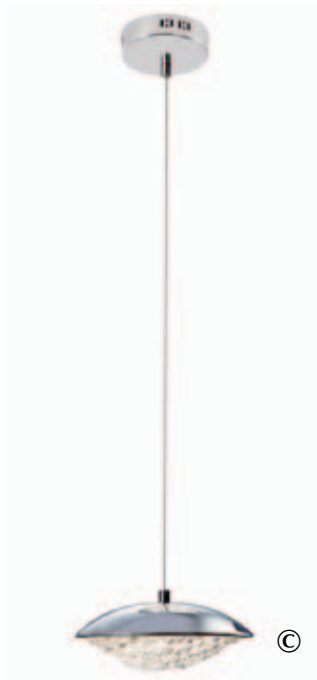

*The "Galaxy" Collection  
Sparkles with Crystal Octagons in your Entrance,  
Dining Room, Hall or Kitchen.*

**96644S22**

Crystal: IMPERIAL™ (-22) (pictured),  
LED x 32w, TL 3040, DL 2858, 3000k, Dimmable  
↔ 32" (81cm) x ↔ 7" (18cm) x ↓ 40" (102cm)  
↓ adj. to 60" (153cm) Finish: Silver (S).

**96649S22**

Crystal: IMPERIAL™ (-22) (pictured),  
LED x 84w, TL 3750, DL 3322, 3000k, Dimmable  
↔ 50" (127cm) x ↓ 55" (140cm) (as shown)  
↓ adj. to 60" (153cm) Finish: Silver (S).

© COPYRIGHT ALL WORLDWIDE  
RIGHTS RESERVED BY

*james r. moder*®

**96643S22**  
 Crystal: IMPERIAL™ (-22) (pictured),  
 LED x 24w, TL 2160, DL 1878, 3000k, Dimmable  
 ↔24"(61cm) x ↓6"(15cm)  
 Finish: Silver (S).

**96641S22**  
 Crystal: IMPERIAL™ (-22) (pictured),  
 LED x 8w, TL 960, DL 936, 3000k, Dimmable  
 ↔7"(18cm) x ↓3"(8cm)  
 ↓ adj. to 60"(153cm) Finish: Silver (S).

©  
**96646S22**

**96646S22**  
 Crystal: IMPERIAL™ (-22) (pictured),  
 LED x 36w, TL 2880, DL 2571, 3000k, Dimmable  
 ↔17"(43cm) x ↓50"(127cm)  
 ↓ adj. to 60"(153cm) Finish: Silver (S).

LED Legend

TL = Total Lumens